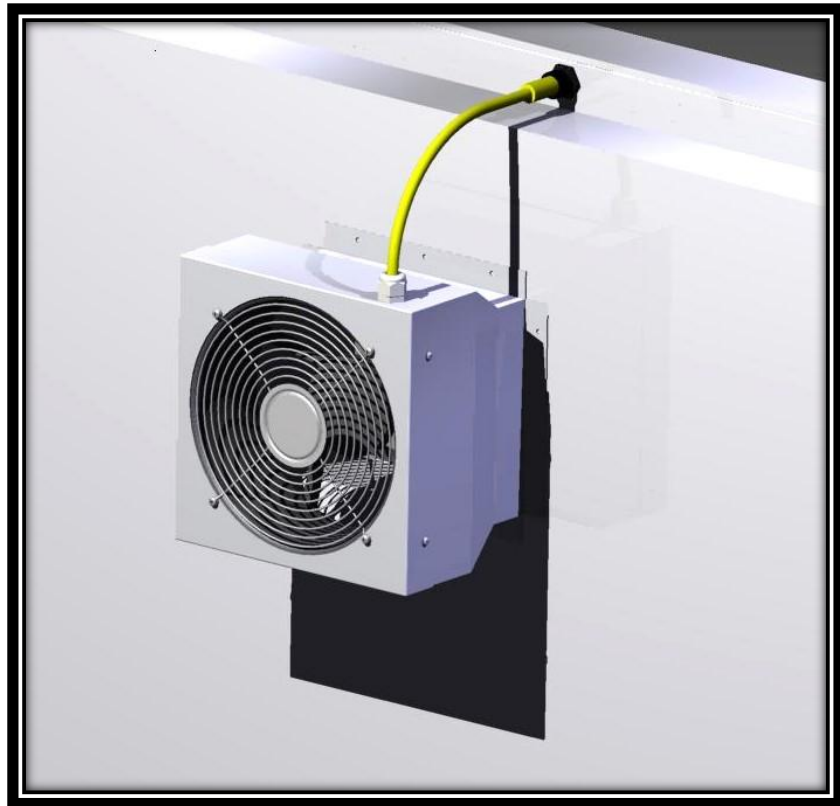

CUSTOMIZE YOUR SETTER
WITH A NEW
**BLOWER TO FAN
CONVERSION KIT**

**EASY INSTALLATION
RUST FREE ALUMINUM
EASY TO MAINTAIN
SIMPLE DESIGN LESS PARTS**